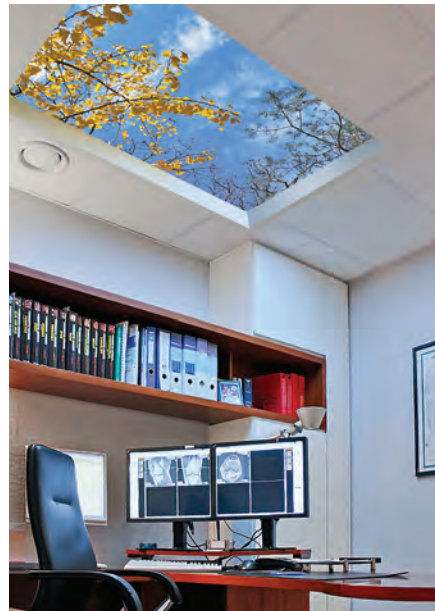

SKY FACTORY DIGITAL CINEMA ILLUSIONS OF NATURE

IMAGE, MOTION, SOUND—IMMERSIVE BIOPHILIA

Sky Factory's Digital Cinema products are a fusion of fine art and digital technology that provide a stunning new level of realism.

Hours-long, unedited, real-time sequences of extraordinary landscapes, seascapes, and sky views are delivered through the world's finest digital imaging technology.

Sky Factory's proprietary Digital Cinema content cannot be found anywhere else.

SKY FACTORY SKYVIEW™

SkyView™ is an illusion of real sky, a virtual skylight displaying the essence of nature's sky events in vivid, hours-long, Ultra HD sequences. This ceiling-mounted system uses a 4K precision monitor integrated into an architectural skylight framework to create a dramatic portal to open skies.

FEATURES

- Engaging skyward views
- Unedited, real-time sequences
- 5K source video
- Color-calibrated LED screens
- Professional-grade components

Sky Factory uses RED EPIC Digital Cinema™ technology to record SkyView™, eScape™, and eSea™ scenes.