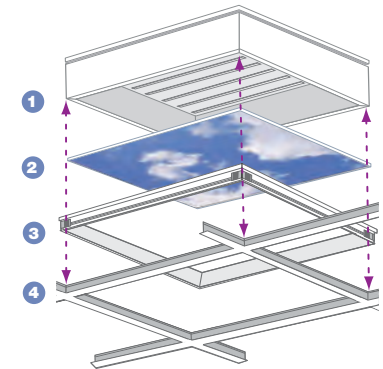

Elements of a Luminous SkyCeiling

1. 1 **LED lighting Systems** (2 types) provide uniform daylight-quality light
2. 2 **SkyTiles™** Durable, translucent photographic panels
3. 3 **Elevators** Architectural reveals that enhance perspective
4. 4 **Ceiling Grid** SkyCeilings work on client provided standard or custom grids