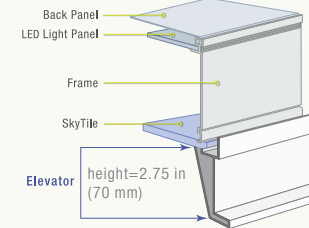

Revelation Elevator