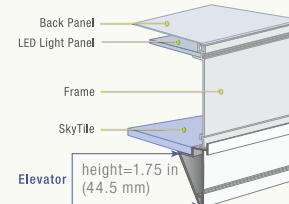

Aspire Elevator

Revelation SkyCeilings reduce acute stress and anxiety.

The deeper, angled profile of the faux skylight framework enhances the illusion of depth.