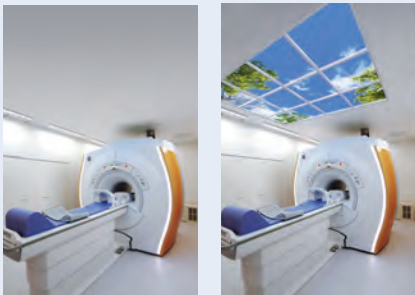

HEALING ENVIRONMENTS FOR POSITIVE OUTCOMES

PATIENT-CENTERED RADIOLOGY

Sky Factory pioneered the 1st RF-free LED lighting system for MRI sky image ceilings. Our research-based installations are healthcare's leading choice to reduce patient anxiety and claustrophobia while improving MRI procedure efficiency and accuracy.

EVIDENCE-BASED SKYCEILINGS

Going beyond positive distraction, Sky Factory's *illusions of sky* are designed to immerse the observer in a simulated view of open skies that facilitates treatment by providing deep relaxation.

Unlike competing systems, our award-winning *Open Sky Compositions* engage areas of the brain involved in spatial cognition, creating a visceral experience of open space that is restorative and deeply therapeutic for patients and medical staff.

Luminous SkyCeilings calm patients with credible simulations of open skies

When you walk into the room, you get an openness feeling. You don't feel you're in a medical setting. You walk in and it's very comforting.

~ S.M., Director of Diagnostic Imaging, Northfield Hospital