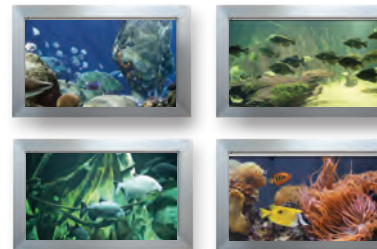

~ Henry Domke, MD and Nature Artist

DIGITAL CINEMA VIRTUAL AQUARIA™

eSea™ Sky Factory's eSea brings the visually soothing, psycho-physiological benefits of aquariums without the demands of maintaining a real tank. Create an elegant and relaxing environment in waiting rooms and lobbies, daycare centers and lounges, restaurants or offices with an HD virtual aquarium. Research has shown that aquariums lower blood pressure, calm the mind, and help alleviate anxiety.